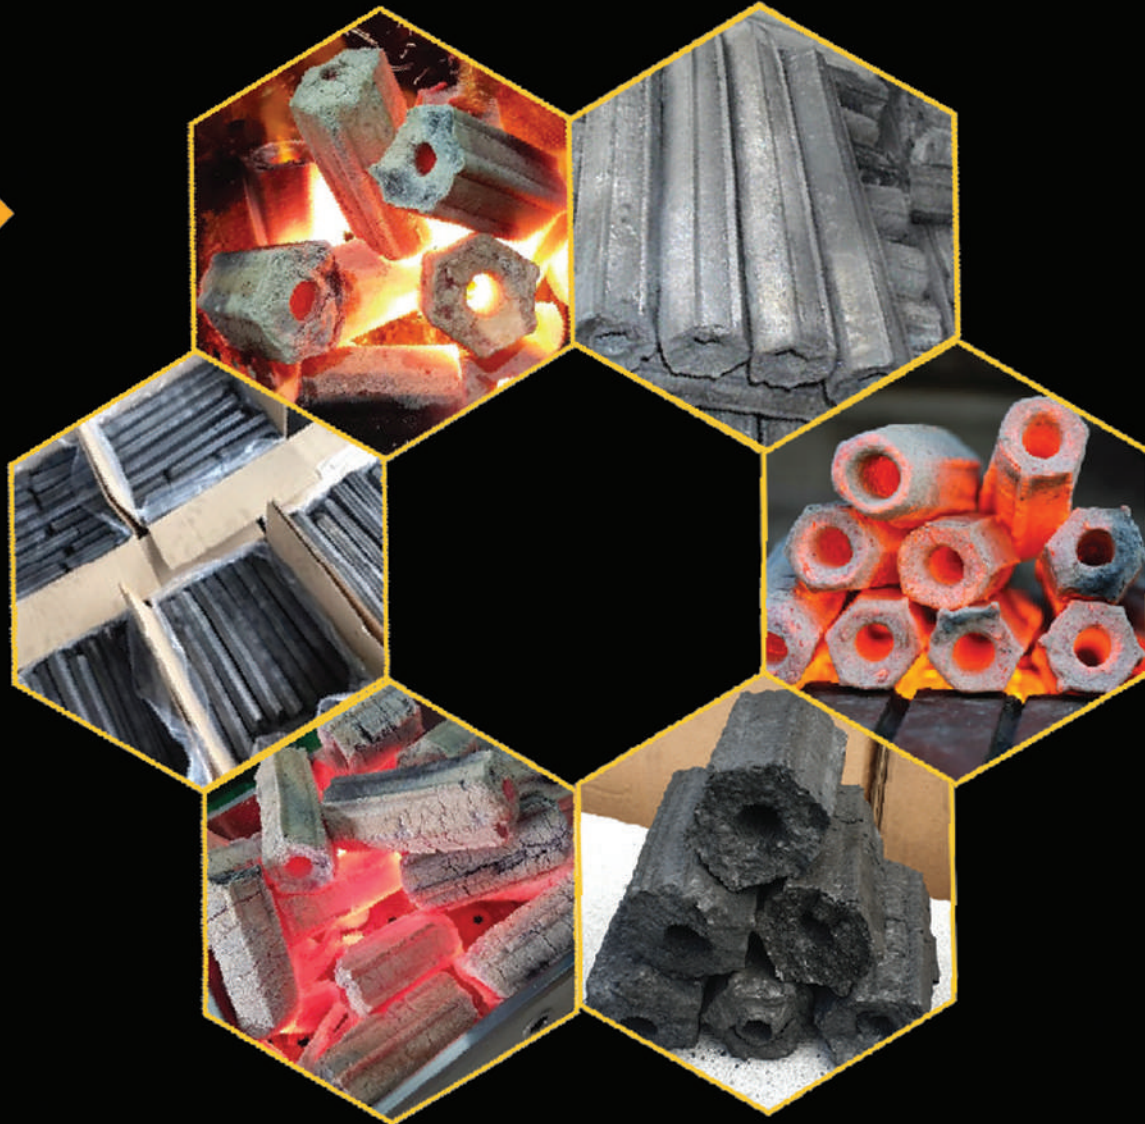

20 FT CONTAINER
10TON - 12TON

40FT CONTAINER
18TON - 20TON

OUR PRODUCT

for hexagonal charcoal

This type of Hexagonal Charcoal Briquettes is utilized for household utilize both indoor and outdoor. As well as, it can be utilized in food industries, for stove fuel, barbecue, metallurgy, etc.

FOR SAWDUST CHARCOAL

Sawdust Charcoal is made from wood that is processed into powder and compressed with a certain pressure and then formed with a special tool and produces a hexagonal shape with a hole in the middle.